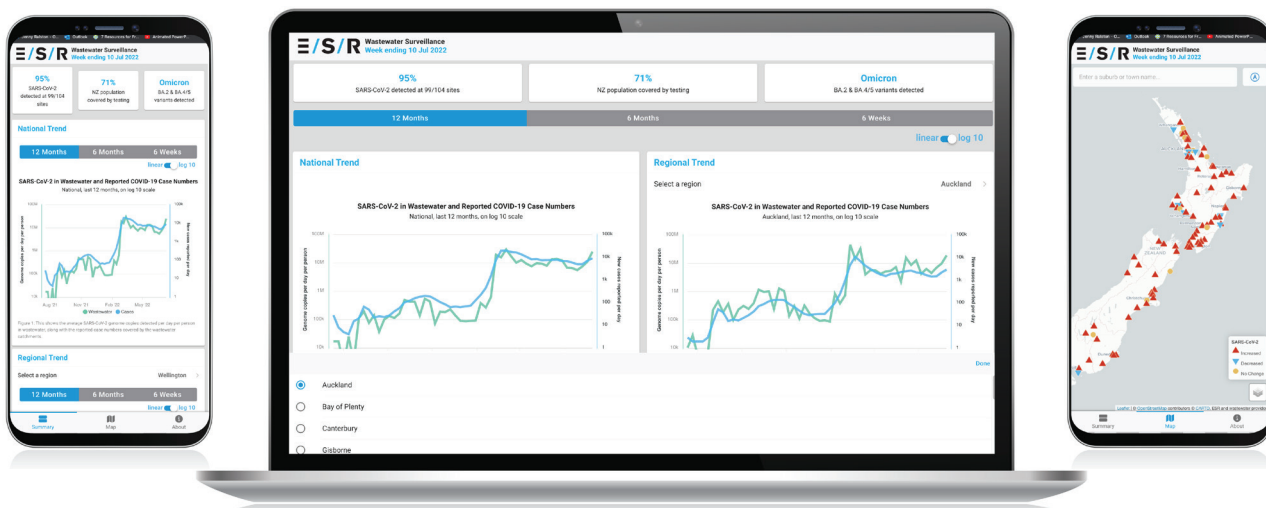

Want to know how COVID-19 is tracking in your town or region?

Check out ESR's wastewater surveillance dashboard

<https://www.esr.cri.nz/covid-insights>